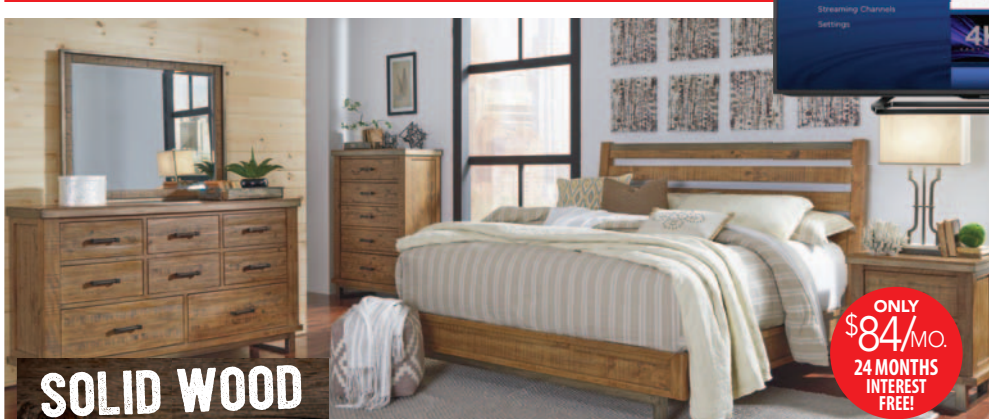

ONLY \$67/MO.
24 MONTHS INTEREST FREE!

INCLUDE TV!

ONLY \$84/MO.
24 MONTHS INTEREST FREE!

ONLY \$84/MO.
24 MONTHS INTEREST FREE!

\$1999 8 PIECE PACKAGE INCLUDES TRADITIONAL SOFA, LOVESEAT, COFFEE TABLE, 2 END TABLES, PAIR OF LAMPS & 55" INSIGNIA 4K SMART TV!

\$1999 8 PIECE PACKAGE INCLUDES CLASSIC SOFA, LOVESEAT, COFFEE TABLE, 2 END TABLES, PAIR OF LAMPS & 55" INSIGNIA 4K SMART TV!

CASUAL DINING ROOM DEALS

\$279 DROP LEAF TABLE & 2 CHAIRS
ONLY \$12/MO.

\$499 COUNTER HEIGHT TABLE & 4 BAR STOOLS
ONLY \$24/MO.

\$999 SOLID WOOD DINING TABLE, 4 CHAIRS & BENCH
ONLY \$42/MO.

EPIC BEDROOM PACKAGES INCLUDE 55" INSIGNIA 4K SMART TV!

ONLY \$54/MO.
24 MONTHS INTEREST FREE!

\$1399 QUEEN POSTER BED, DRESSER, MIRROR & 55" INSIGNIA 4K SMART TV!
QUEEN STORAGE BED \$499 • UPGRADE TO KING BED FOR \$100 MORE

ONLY \$84/MO.
24 MONTHS INTEREST FREE!

\$1999 SOLID WOOD QUEEN STORAGE BED, DRESSER, MIRROR & 55" INSIGNIA 4K SMART TV!
QUEEN SLEIGH STORAGE BED \$699 • UPGRADE TO KING BED FOR \$100 MORE

ONLY \$84/MO.
24 MONTHS INTEREST FREE!